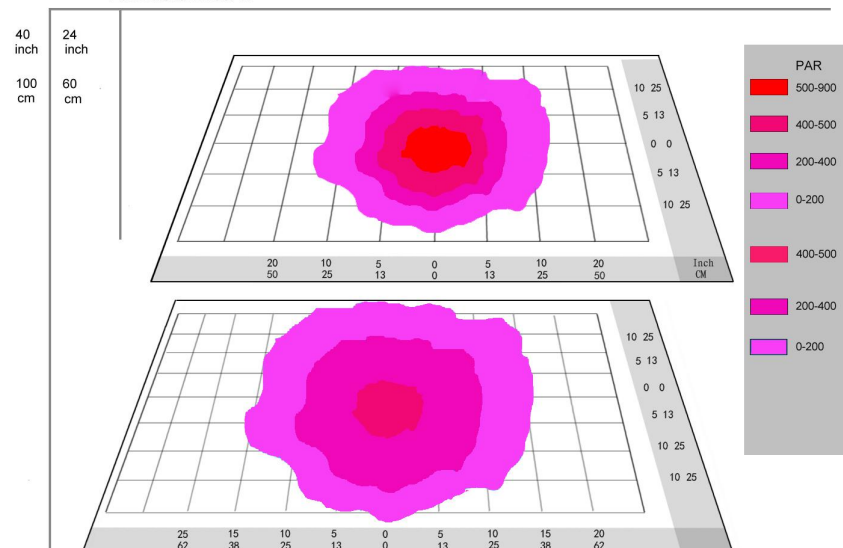

High Intensity

Many other LED brands are running with lower wattage and lesser input current. We use full 5W LEDs which are running at standard 900mA driving current, providing high brightness, high efficiency, longer lifespan. It provides high lumens, which is more powerful, equal to a 600W HPS light.

Lumini Grow System
LuminiGrow 200R1