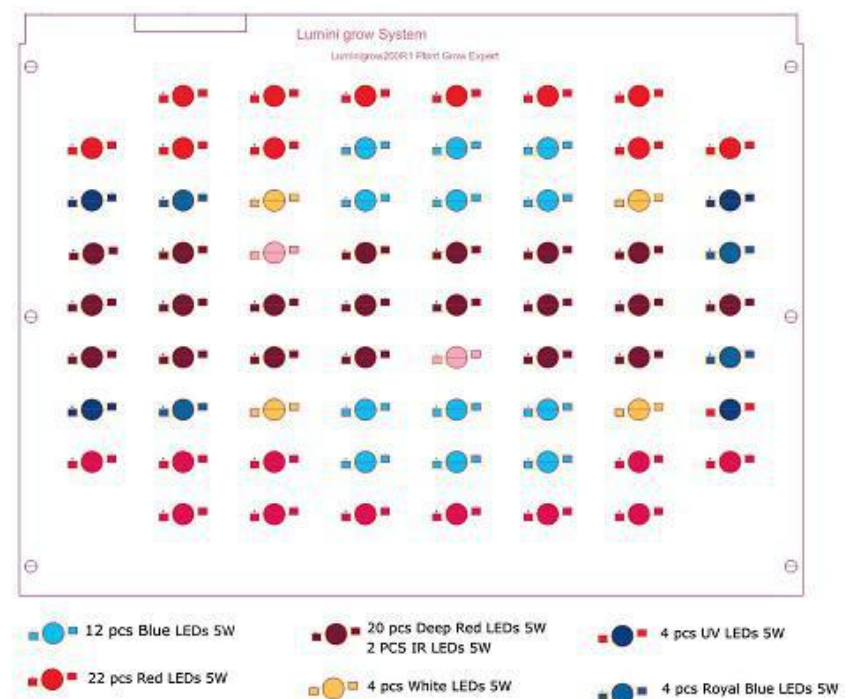

## Efficiency

This light fixture uses 50% less power than a 600W HID light, and 70% cooler. This light has a long lifespan without maintenance, and may possibly qualify for energy utility rebates!

## Dimensions

Length: 32.2cm/12.68"  
 Width: 29.69cm/11.69"  
 Height: 11.17cm/4.40"  
 Weight: 4.17kg/9.34lbs

## LEDs

- 22 pcs Red 5W LEDs
  - 16 pcs Deep Red 5W LEDs
  - 2 pcs IR 5W LEDs
  - 4 pcs warm white 5W LEDs
  - 2 pcs cool white 5W LEDs
  - 4 pcs Blue 5W LEDs
  - 12 pcs Royal Blue 5W LEDs
  - 2 pcs UV 5W LEDs
- Total-64pcs\*5w double-chip LEDs

## LED layout in each channel

- Channel 1: 2 x 10 pcs - Deep Red + 2 x 1 pcs - IR
- Channel 2: 2 x 2 pcs - White+ 2 x 2 pcs - Royal Blue + 2 x 2 pcs UV
- Channel 3: 2 x 6 pcs - Blue
- Channel 4: 2 x 11 pcs - Red