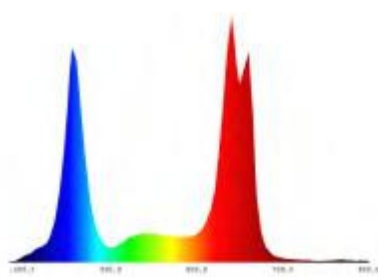

This cuts down the plant growth period, only 2~3 months growth cycle. LuminiGrow 200R is programmed for the spectrum sprouts and flowers, providing an automatic period.

Full Spectrum Mode

Bloom Mode

VEG Mode