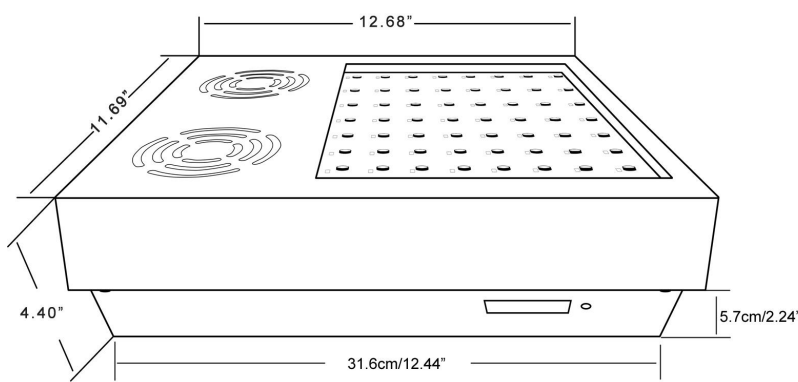

## Dimensions

Length: 32.2cm/12.68"  
 Width: 29.69cm/11.69"  
 Height: 11.17cm/4.40"  
 Weight: 4.17kg/9.34lbs