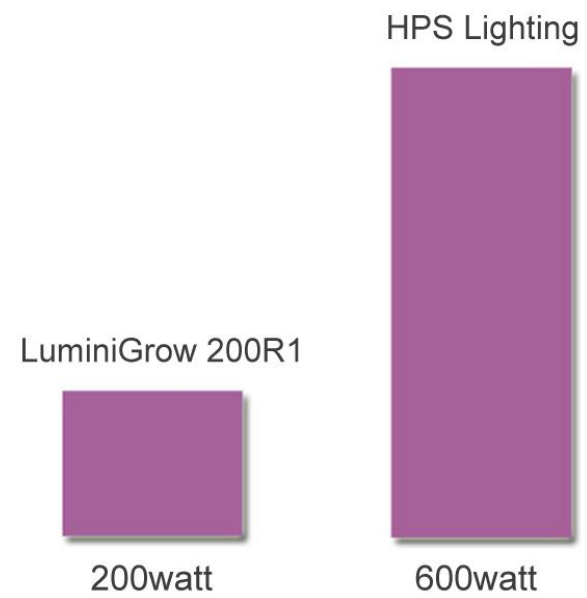

## Efficiency

This light fixture uses 50% less power than a 600W HID light, and 70% cooler. This light has a long lifespan without maintenance, and may possibly qualify for energy utility rebates!