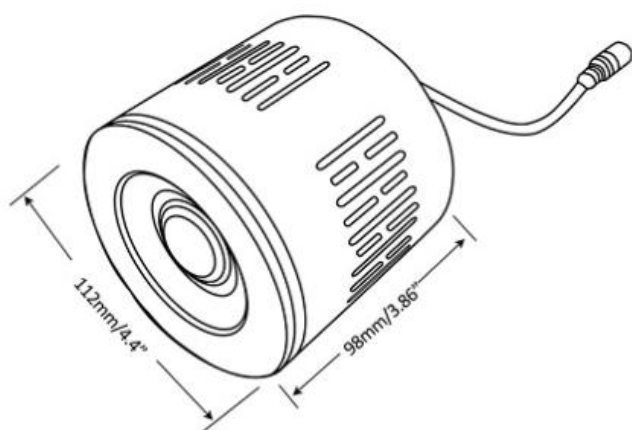

### 四通道调光旋钮

Two manual knobs to adjust the intensity in 4 channels separately

## 尺寸/Size

长 (L): 3.86 inches/98mm  
 直径(D): 4.4 inches/112mm  
 重量(W): 1.98 pounds/0.9kg