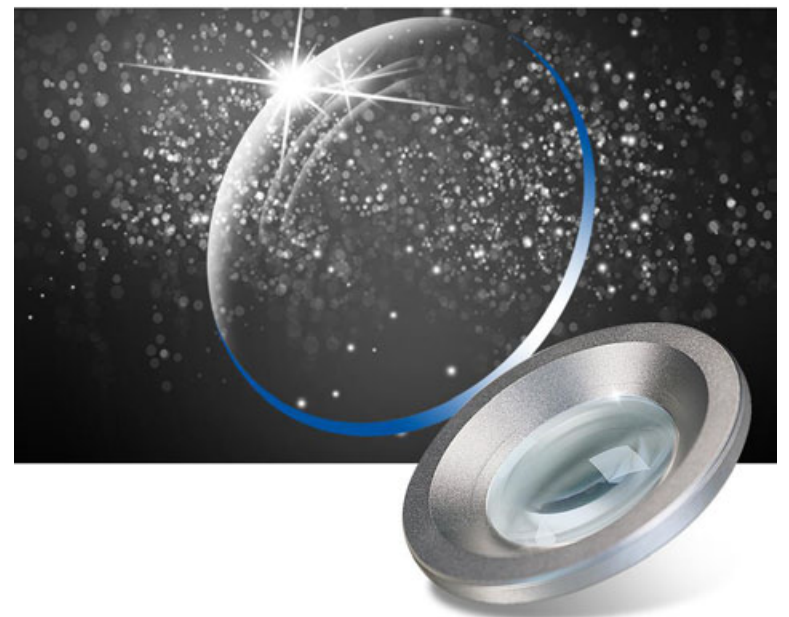

## Asta 120 (120W)

智能无线多联控制，小巧轻盈，方形鱼缸的最佳选择！

Asta 120 is built with high power COB, evenly distributed light, it's the best choice for cube tank!

## Features

- 100% modular design, low cost maintenance.
- Highly efficient and energy-saving control
- Built with 120w COB chips with strong penetrability
- 4 adjustable channels with timer and dimmer
- Moonlight simulation basis on lunar cycle
- Light weight and small size, easy installation