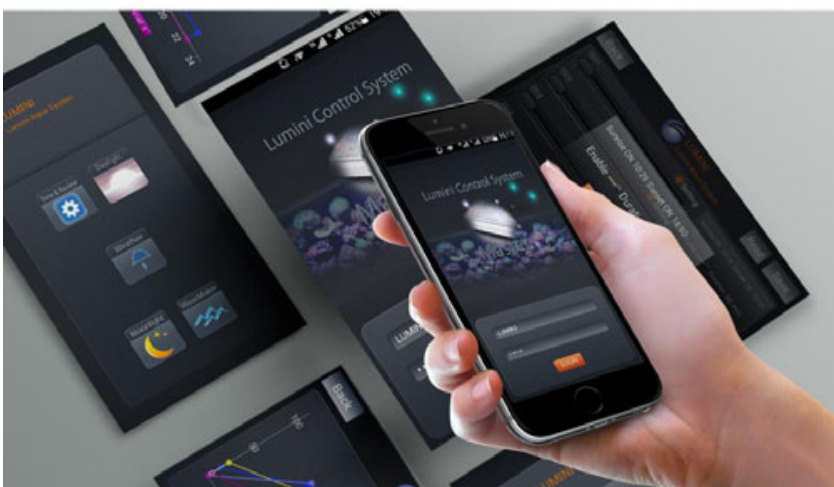

安卓苹果手机智能控制 Wifi Intelligent Control