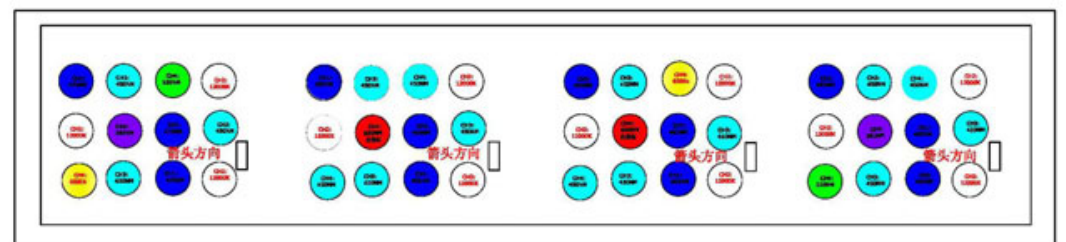

安卓苹果手机智能控制 Wifi Intelligent Control

长(L): 32 inches/813mm

宽(Wide): 5.5inches/143mm

高(H): 1.2inches/30mm

Main Specification

Actual power : 135 watts
 0.61amps @ 220V; 1.22amps @ 110V
 Power Factor(PF): > 0.96
 Frequency: 50/60Hz
 AC Cable Length: 4ft

LEDs

- 12 x Blue 5W SemiLEDs
- 16 x Royal Blue 5W SemiLEDs
- 12 x Cool White 5W Bridgelux LEDs
- 2 x warm white 5W Bridgelux LEDs
- 2 x UV 5w Edison LEDs
- 2 x Red 5W LEDs
- 2 x green 5W LEDs
- Total: 48pcs double-chip leds
- Lifespan: 50000Hrs