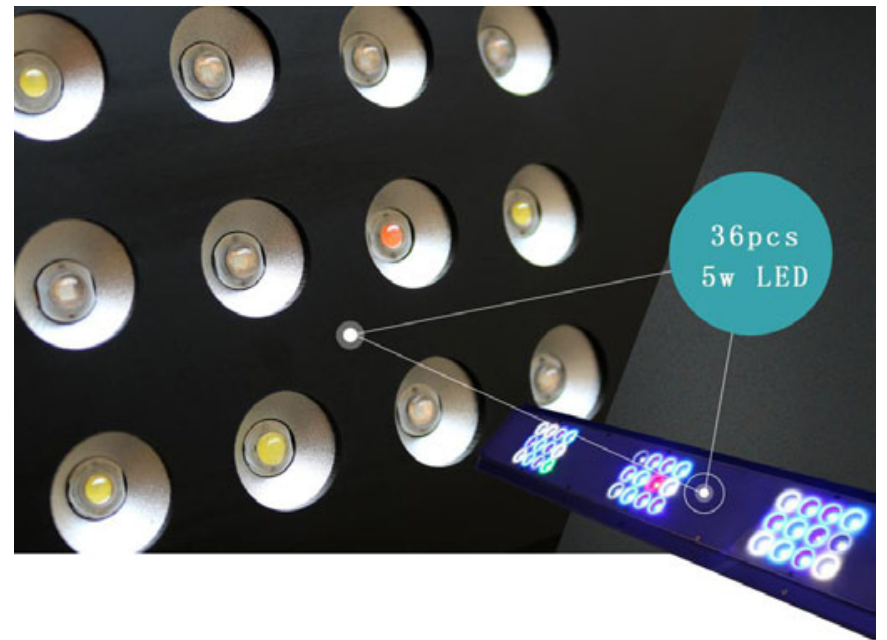

安卓苹果手机智能控制 Wifi Intelligent Control

长(L): 32 inches/813mm

宽(Wide): 5.5inches/143mm

高(H): 1.2inches/30mm

Main Specification

Actual power : 135 watts
 0.61amps @ 220V; 1.22amps @ 110V
 Power Factor(PF): > 0.96
 Frequency: 50/60Hz
 AC Cable Length: 4ft

LEDs

- 12 x Blue 5W SemiLEDs
- 16 x Royal Blue 5W SemiLEDs
- 12 x Cool White 5W Bridgelux LEDs
- 2 x warm white 5W Bridgelux LEDs
- 2 x UV 5w Edison LEDs
- 2 x Red 5W LEDs
- 2 x green 5W LEDs
- Total: 48pcs double-chip leds
- Lifespan: 50000Hrs