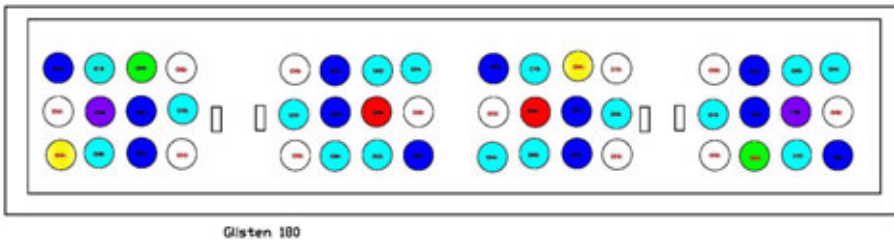

LEDs

- Cool White 5W Bridgelux LEDs
- Blue 5W SemiLEDs
- Royal Blue 5W SemiLEDs
- Red 3W Epistar LEDs
- UV LEDs 5W Edison
- Green LEDs run at 3W Edison
- Total: 48pcs double-chip 5w LED
- Lifespan: 50000Hrs