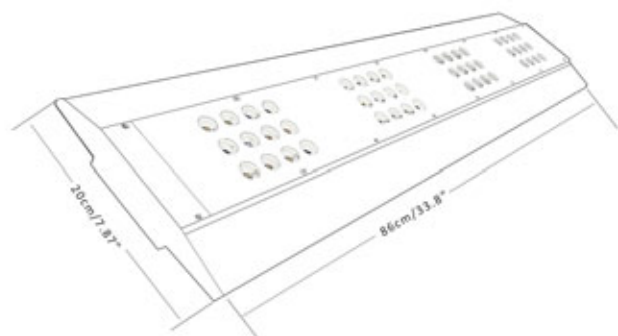

The most powerful and state of art aquarium light on aquatic market

尺寸(Size)

长(L): 33.8 inches/860mm
宽(Wid): 7.84 inches/200mm
高(H): 11.0 inches/28mm
重量(W): 3.6 kg /7.9 pounds

适合鱼缸(Footprint)

40"~50"(L) × 18"~24"(W) tank
100~130cm 长 × 45~65cm 宽的鱼缸