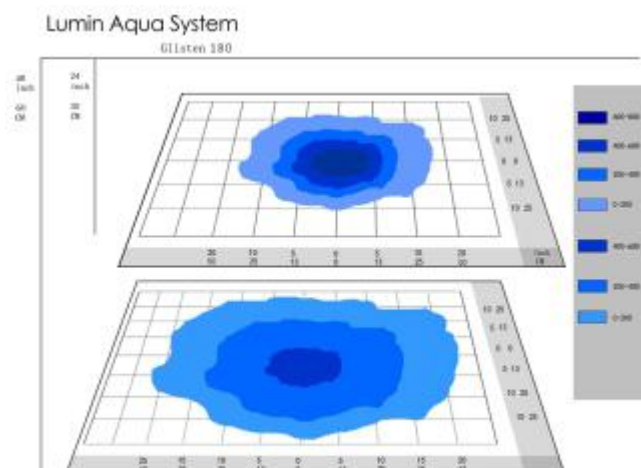

The most powerful and state of art aquarium light on aquatic market

尺寸(Size)

长(L): 33.8 inches/860mm
宽(Wid): 7.84 inches/200mm
高(H): 11.0 inches/28mm
重量(W): 3.6 kg /7.9 pounds

适合鱼缸(Footprint)

40"~50"(L) × 18"~24"(W) tank
100~130cm 长 × 45~65cm 宽的鱼缸