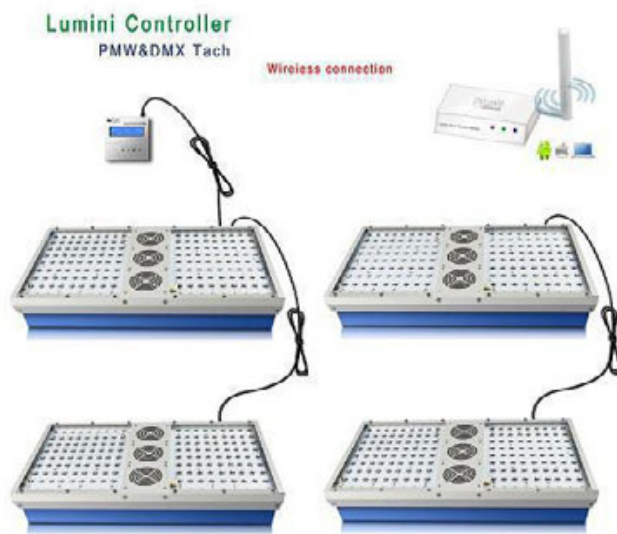

LuminiGrow 600R2

High PAR Performance

5W LEDs

Growth

LuminiGrow 600R2 light is the most cost effective way for growers to boost healthy crop yields. Supplying the compatible light spectrum which is 100% absorbed by the plant. High PAR performance.

This cuts down the plant growth period, only 2~3 months growth cycle. LuminiGrow 600R1 is programmed for the spectrum sprouts and flowers, providing an automatic period.

Full Spectrum Mode

Bloom Mode

VEG Mode

UVB Mode

Lumini Grow System

Programmable & Daisy chain
Dimming & Timing

Wifi Intelligent Control

We use the newest DMX and PWM technology, digital signal demand, more steady.

You can program the lamp via Android or iOS devices.

There are 4 individually adjustable channels, each with dimmer and timer, **Veg, Flower, full spectrum** mode, daisy chain system. The LCD display indicates the intensity in each channel and fans' working status.