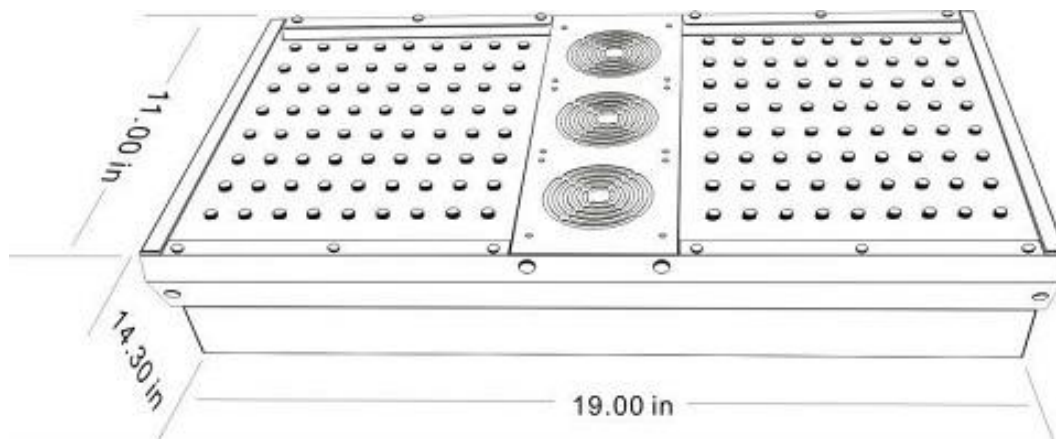

Dimensions

Length: 19.00 inches
 Width: 11.00 inches
 Height: 4.30 inches
 Weight: 9.0kg

LEDs

- 2 x 4 pcs 6500K 5W LEDs
- 2 x 22 pcs Deep Red 5W LEDs
- 2 x 2 pcs IR 5W LEDs
- 2 x 23 pcs Red 5W LEDs
- 2 x 18 pcs Blue 5W LEDs
- 2 x 8 pcs Royal Blue 5W LEDs
- 2 x 4 pcs UV 5W LEDs
- Total-162pcs*5w