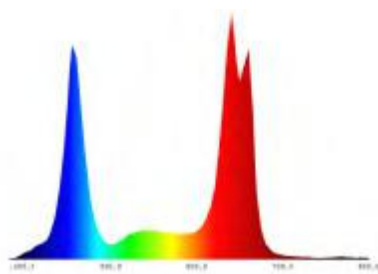

LuminiGrow 600R2

High PAR Performance

5W LEDs

Growth

LuminiGrow 600R2 light is the most cost effective way for growers to boost healthy crop yields. Supplying the compatible light spectrum which is 100% absorbed by the plant. High PAR performance.

This cuts down the plant growth period, only 2~3 months growth cycle. LuminiGrow 600R1 is programmed for the spectrum sprouts and flowers, providing an automatic period.

Full Spectrum Mode

Bloom Mode

VEG Mode