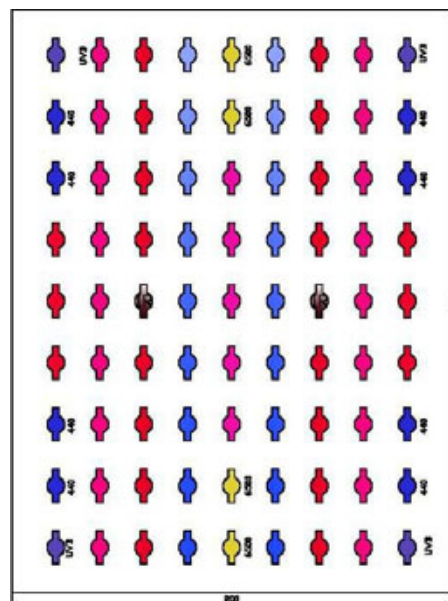

Lumini Grow System
LuminiGrow 600R1

Main Specification

Actual power: 530~550 watts

2.4 A & 220V; 5.0 A & 110V

Frequency: 50/60Hz

AC Cable Length: 4ft

Universal Input Range: 100~240VAC / 50 to 60Hz

CRI (Ra>): 75

Working Temperature(°C):-25°C~55°C

Driver: 1 x Mean Well

Certification: ETL & CE & ROHS

Warranty : 1 year warranty, lifetime maintenance

Efficiency

LuminiGrow 600R2 uses approximately 60% less power than a 1500 watt HPS, and produce crops with better yields. Plants in different phases of growth have different demand on the light. This light provides 4 programmable channels which allows you to customize the exact spectrum and save energy by reducing intensity for young seedling.

Dimensions

Length: 19.00 inches
 Width: 11.00 inches
 Height: 4.30 inches
 Weight: 9.0kg

LEDs

- 2 x 4 pcs 6500K 5W LEDs
- 2 x 22 pcs Deep Red 5W LEDs
- 2 x 2 pcs IR 5W LEDs
- 2 x 23 pcs Red 5W LEDs
- 2 x 18 pcs Blue 5W LEDs
- 2 x 8 pcs Royal Blue 5W LEDs
- 2 x 4 pcs UV 5W LEDs
- Total-162pcs*5w

Lifespan: > 50000Hrs

LED layout in each channel

- Channel 1: 2 x 22 pcs - Deep Red + 2 x 2 pcs - IR
- Channel 2: 2 x 4 pcs - White+ 2 x 8 pcs - Royal Blue + 2 x 4 pcs UV
- Channel 3: 2 x 18 pcs - Blue
- Channel 4: 2 x 23 pcs - Red