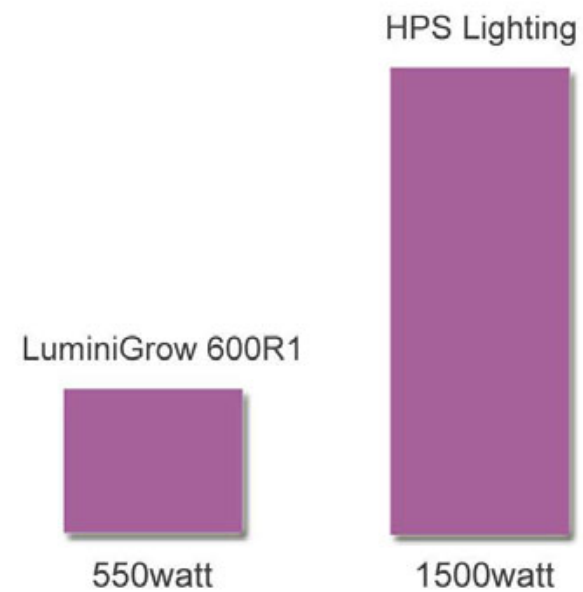

Steady and smart voltage auto-switching regulating power supply, adjusts to the appropriate voltage for international use.

High Intensity

We use actual 5W high efficient LEDs which provide amazing results. 14000~16000 LM, which is more power than other grow lighting, brightness is equal to a 1500W HPS lighting.

Lumini Grow System
LuminiGrow 600R1

Main Specification

Actual power: 530~550 watts

2.4 A & 220V; 5.0 A & 110V

Frequency: 50/60Hz

AC Cable Length: 4ft

Universal Input Range: 100~240VAC / 50 to 60Hz

CRI (Ra>): 75

Working Temperature(°C):-25°C~55°C

Driver: 1 x Mean Well

Certification: ETL & CE & ROHS

Warranty : 1 year warranty, lifetime maintenance

Efficiency

LuminiGrow 600R2 uses approximately 60% less power than a 1500 watt HPS, and produce crops with better yields. Plants in different phases of growth have different demand on the light. This light provides 4 programmable channels which allows you to customize the exact spectrum and save energy by reducing intensity for young seedling.

Dimensions

Length: 19.00 inches
 Width: 11.00 inches
 Height: 4.30 inches
 Weight: 9.0kg

LEDs

- 2 x 4 pcs 6500K 5W LEDs
- 2 x 22 pcs Deep Red 5W LEDs
- 2 x 2 pcs IR 5W LEDs
- 2 x 23 pcs Red 5W LEDs
- 2 x 18 pcs Blue 5W LEDs
- 2 x 8 pcs Royal Blue 5W LEDs
- 2 x 4 pcs UV 5W LEDs
- Total-162pcs*5w