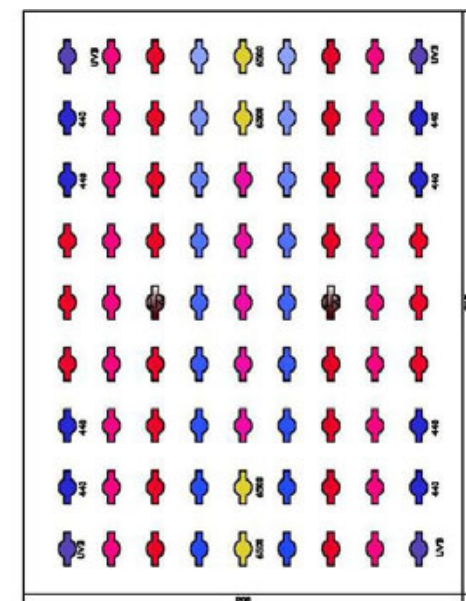

Lumini Grow System
LuminiGrow 600R1

Main Specification

Actual power: 530~550 watts

2.4 A & 220V; 5.0 A & 110V

Frequency: 50/60Hz

AC Cable Length: 4ft

Universal Input Range: 100~240VAC / 50 to 60Hz

CRI (Ra>): 75

Working Temperature(°C):-25°C~55°C

Driver: 1 x Mean Well

Certification: ETL & CE & ROHS

Warranty : 1 year warranty, lifetime maintenance

Efficiency

LuminiGrow 600R2 uses approximately 60% less power than a 1500 watt HPS, and produce crops with better yields. Plants in different phases of growth have different demand on the light. This light provides 4 programmable channels which allows you to customize the exact spectrum and save energy by reducing intensity for young seedling.

Dimensions

Length: 19.00 inches
 Width: 11.00 inches
 Height: 4.30 inches
 Weight: 9.0kg

LEDs

- 2 x 4 pcs 6500K 5W LEDs
- 2 x 22 pcs Deep Red 5W LEDs
- 2 x 2 pcs IR 5W LEDs
- 2 x 23 pcs Red 5W LEDs
- 2 x 18 pcs Blue 5W LEDs
- 2 x 8 pcs Royal Blue 5W LEDs
- 2 x 4 pcs UV 5W LEDs
- Total-162pcs*5w

Lifespan: > 50000Hrs

LED layout in each channel

- Channel 1: 2 x 22 pcs - Deep Red + 2 x 2 pcs - IR
- Channel 2: 2 x 4 pcs - White+ 2 x 8 pcs - Royal Blue + 2 x 4 pcs UV
- Channel 3: 2 x 18 pcs - Blue
- Channel 4: 2 x 23 pcs - Red