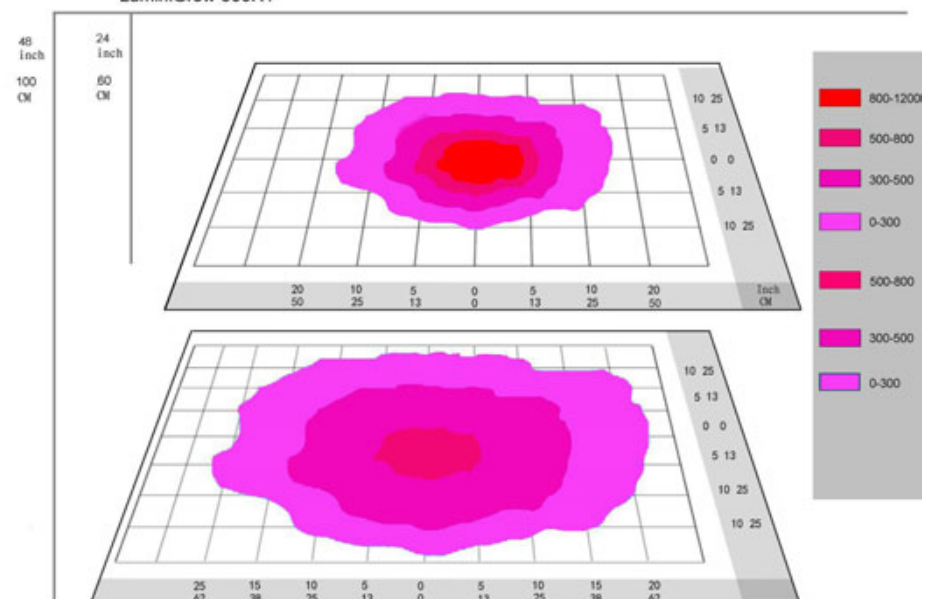

High Intensity

We use actual 5W high efficient LEDs which provide amazing results. 14000~16000 LM, which is more power than other grow lighting, brightness is equal to a 1500W HPS lighting.

Lumini Grow System
LuminiGrow 600R1