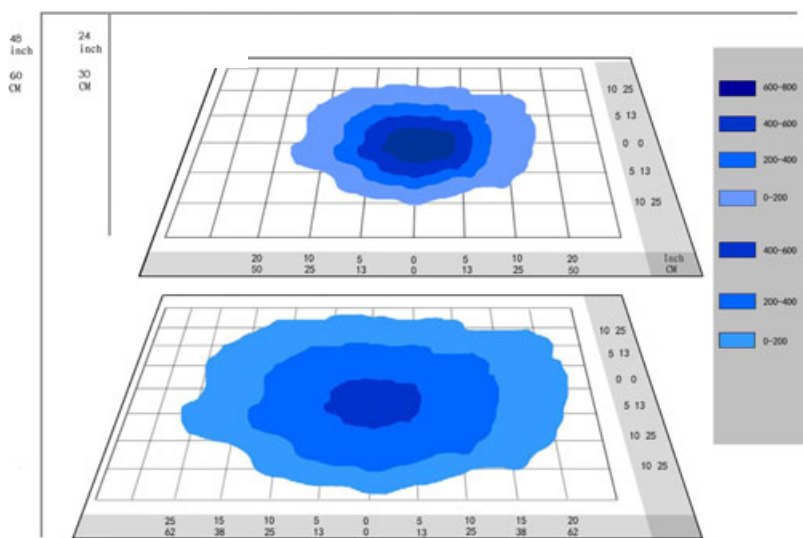

Lumin Aqua System