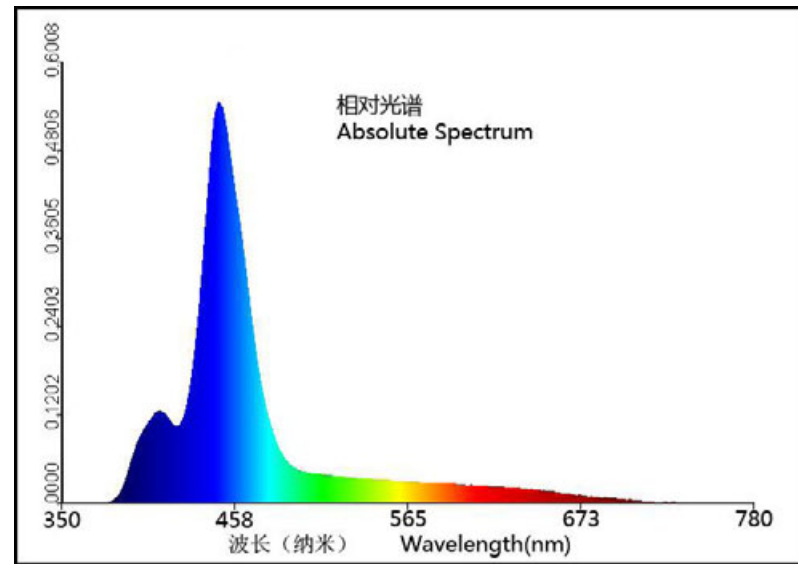

Spectrum

The Pixie 80 has 4 separate channels to control the spectrum. Each channel has dimmer and timers to achieve a greater effect, you can customize the spectrum by yourself.