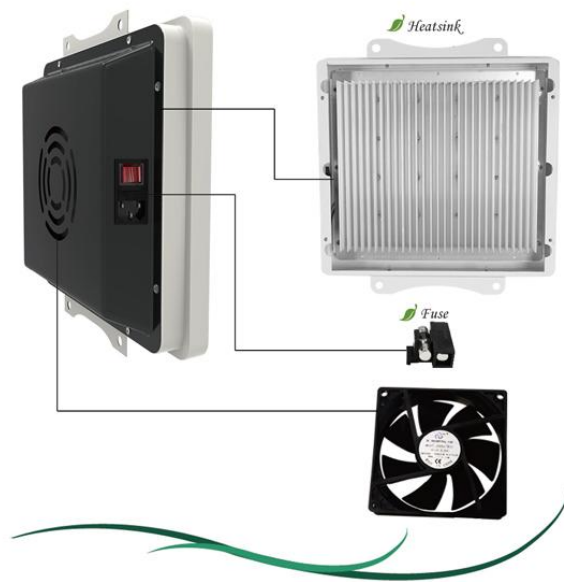

LuminiGrow Dank 600

GROWTH

LuminiGrow Dank 600 is the most cost effective way for growers to boost healthy crop yields. Supplying the compatible light spectrum which is 100% absorbed by the plant.

FULL SPECTRUM

Range from UV to Infrared, the spectrum has been designed carefully to deliver the most photosynthetically useful light to plants after extensive testing, 100% usable and efficient for your plants, it has the biggest contribution for plants and useful for increasing the harvest.

ENERGY EFFICIENCY

Comparable to traditional 600 watt HPS/MH while consuming only 145 watts! Perfect for a 5'x5' growing area at 48" height. The 540W indoor grow light utilizes high-quality 90pcs 6W dual-chip LED(each chip 3w) with longer lifespan, ensure high luminous output for plants'absorption, it's the most effective way for growers to boost healthy crop yields.

SAFE COOLING SYSTEM

Quality aluminum cooling heat sink(3.0mm) and one quiet fan for effective heat dissipation. Large heatsink(7.5"x 8.66") to cool the leds and maintain long lifespan of led grow light, no extensive heat extractor systems are needed. This growing light is ideal for all kinds of indoor plants veg and flower at all growth stages.