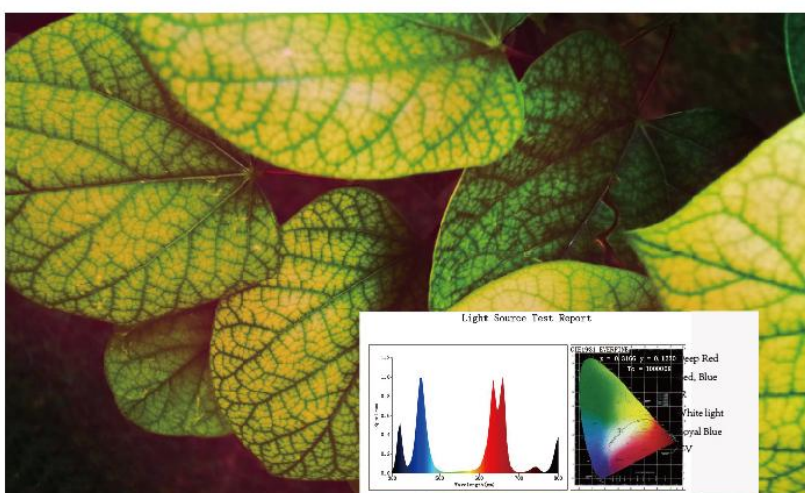

LuminiGrow Dank 600

GROWTH

LuminiGrow Dank 600 is the most cost effective way for growers to boost healthy crop yields. Supplying the compatible light spectrum which is 100% absorbed by the plant.

FULL SPECTRUM

Range from UV to Infrared, the spectrum has been designed carefully to deliver the most photosynthetically useful light to plants after extensive testing, 100% usable and efficient for your plants, it has the biggest contribution for plants and useful for increasing the harvest.

ENERGY EFFICIENCY

Comparable to traditional 600 watt HPS/MH while consuming only 145 watts! Perfect for a 5'x5' growing area at 48" height. The 540W indoor grow light utilizes high-quality 90pcs 6W dual-chip LED(each chip 3w) with longer lifespan, ensure high luminous output for plants'absorption, it's the most effective way for growers to boost healthy crop yields.