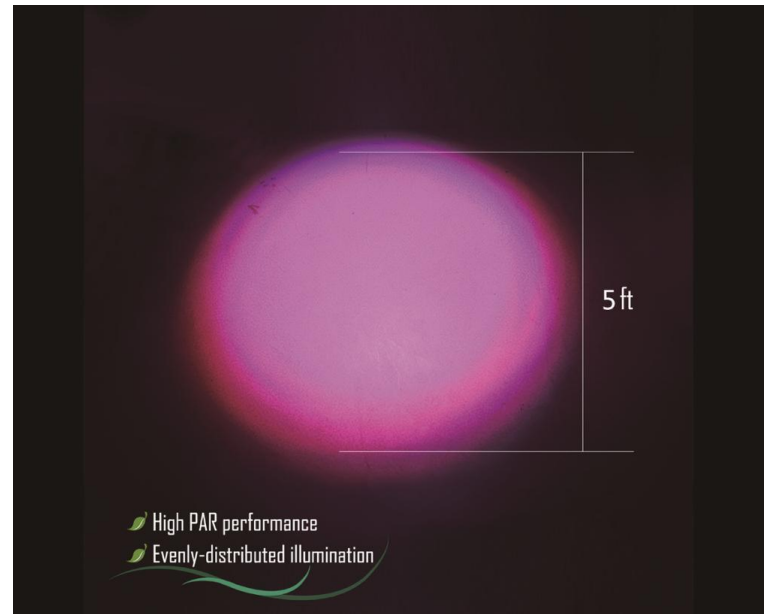

LuminiGrow Dank 600

GROWTH

LuminiGrow Dank 600 is the most cost effective way for growers to boost healthy crop yields. Supplying the compatible light spectrum which is 100% absorbed by the plant.

FULL SPECTRUM

Range from UV to Infrared, the spectrum has been designed carefully to deliver the most photosynthetically useful light to plants after extensive testing, 100% usable and efficient for your plants, it has the biggest contribution for plants and useful for increasing the harvest.

ENERGY EFFICIENCY

Comparable to traditional 600 watt HPS/MH while consuming only 145 watts! Perfect for a 5'x5' growing area at 48" height. The 540W indoor grow light utilizes high-quality 90pcs 6W dual-chip LED(each chip 3w) with longer lifespan, ensure high luminous output for plants'absorption, it's the most effective way for growers to boost healthy crop yields.