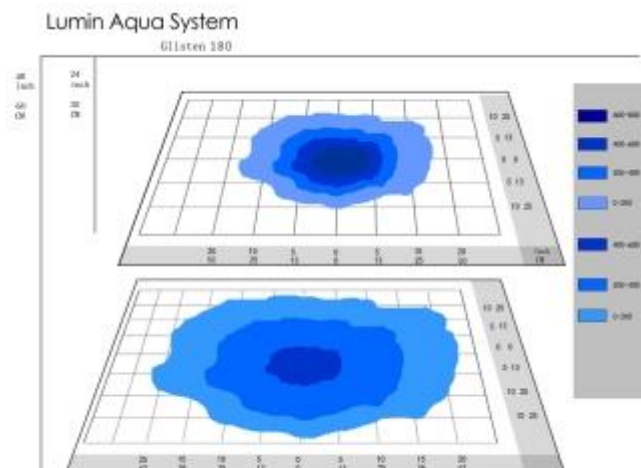

The most powerful and state of art aquarium light on aquatic market

尺寸(Size)

长(L): 45.3 inches/1150mm
宽(Wid): 7.84 inches/200mm
高(H): 11.0 inches/28mm
重量(W): 3.6 kg /7.9 pounds

适合鱼缸(Footprint)

59"(L) x18"~24"(W) tank
150cm 长 x45~65cm 宽的鱼缸