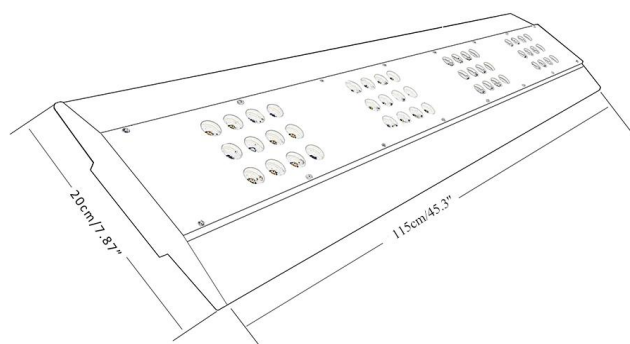

The most powerful and state of art aquarium light on aquatic market

尺寸(Size)

长(L): 45.3 inches/1150mm
宽(Wid): 7.84 inches/200mm
高(H): 11.0 inches/28mm
重量(W): 3.6 kg /7.9 pounds

适合鱼缸(Footprint)

59"(L) x18"~24"(W) tank
150cm 长 x45~65cm 宽的鱼缸