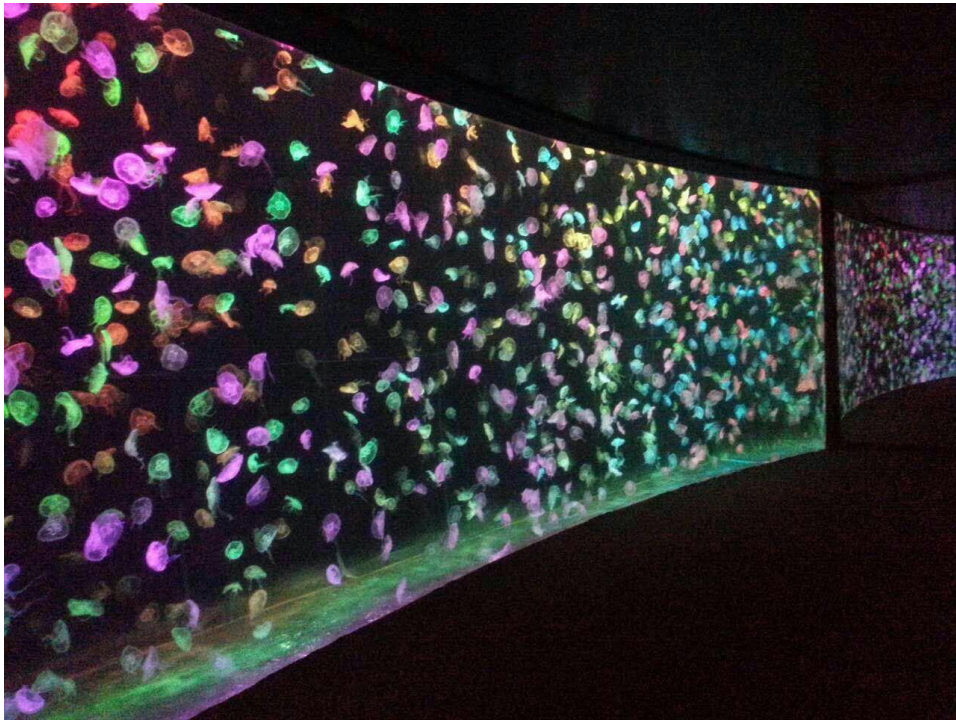

Dimension: 18.0"(L)*12.6"(W)*6.9"(H) / 45.8cm(L)*31.9cm(W)*17.5cm(H)

Model	Power Draw	Voltage	LEDs Number	IP level	Driver
Lumini Aqua 200w	200w	100~240V AC 36V DC	4pcs COB	68	Power adapter