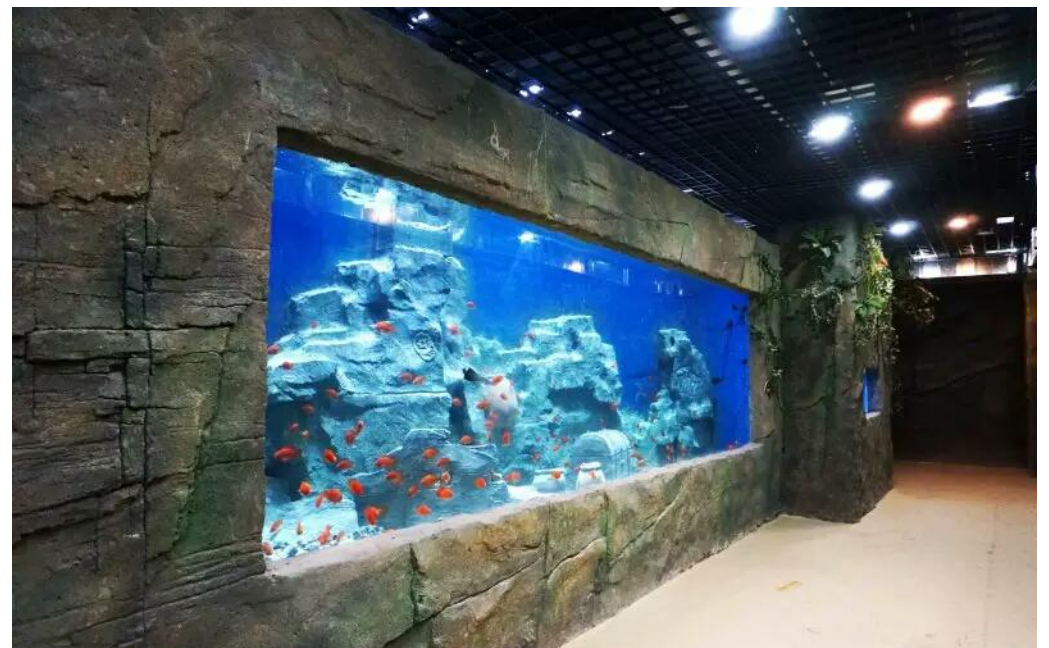

Dimension: 18.0"(L)*12.6"(W)*6.9"(H) / 45.8cm(L)*31.9cm(W)*17.5cm(H)

Model	Power Draw	Voltage	LEDs Number	IP level	Driver
Lumini Aqua 200w	200w	100~240V AC 36V DC	4pcs COB	68	Power adapter