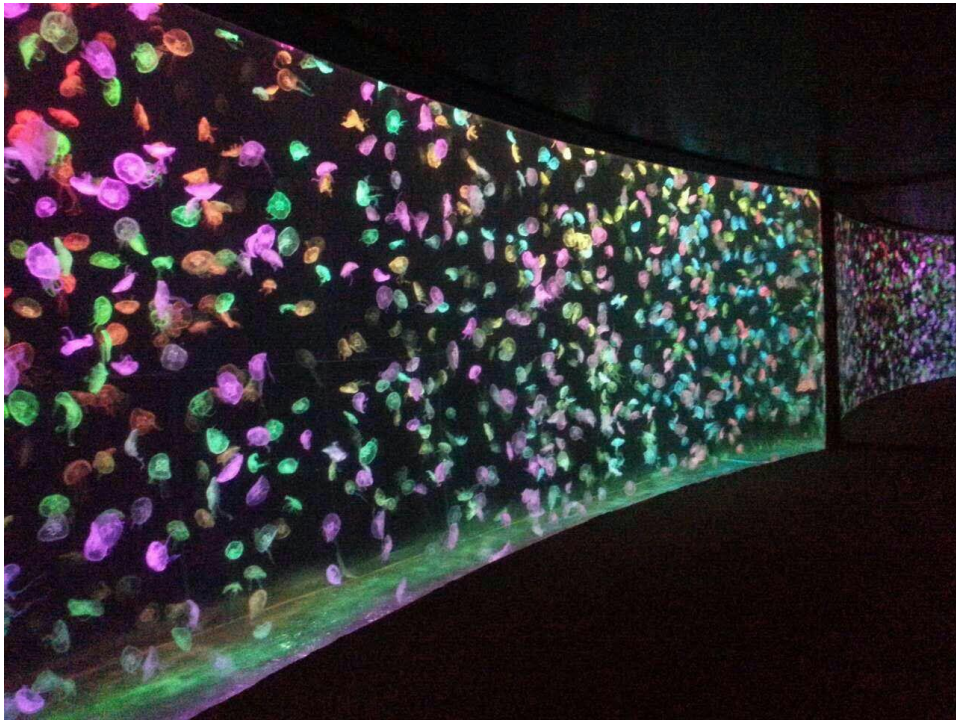

Lumini Aqua 100w

Waterproof, COB LED source with equally-distributed illumination, different version for jellyfish, shark, mermaid, coral aquarium, fot tank

Dimension:

18.0"(L)*12.6"(W)*6.9"(H)

45.8cm(L)*31.9cm(W)*17.5cm(H)

Model	Power Draw	Voltage	LEDs Number	IP Level	Driver
Lumini Aqua 100w	100w	100~240V AC 36V DC	2pcs COB	68	Power adapter

Changing patterns of light for jellyfish tank

4m deep shark tank

Lumini Aqua 200w

Waterproof, COB LED source with equally-distributed illumination, different version for jellyfish, shark, mermaid and coral tank

Dimension: 18.0"(L)*12.6"(W)*6.9"(H) / 45.8cm(L)*31.9cm(W)*17.5cm(H)

Model	Power Draw	Voltage	LEDs Number	IP level	Driver
Lumini Aqua 200w	200w	100~240V AC 36V DC	4pcs COB	68	Power adapter

COB LED Specs