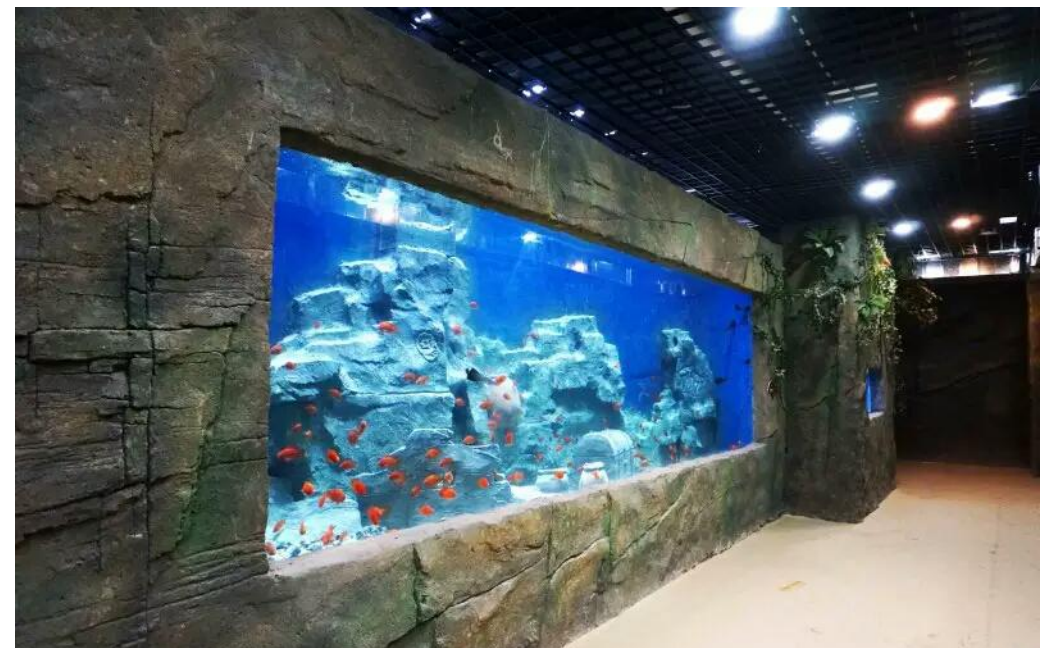

Dimension: 18.0"(L)*12.6"(W)*6.9"(H) / 45.8cm(L)*31.9cm(W)*17.5cm(H)

Model	Power Draw	Voltage	LEDs Number	IP level	Driver
Lumini Aqua 200w	200w	100~240V AC 36V DC	4pcs COB	68	Power adapter